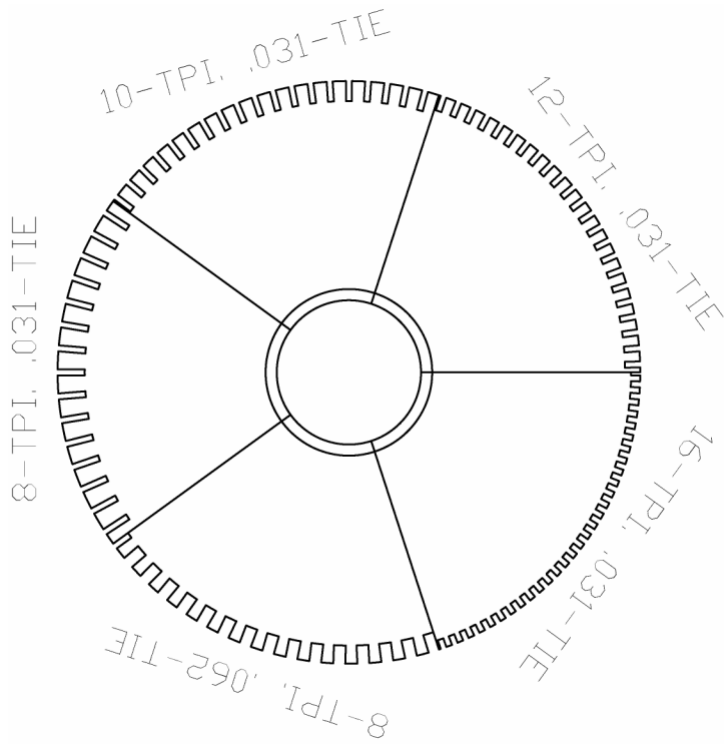

Over 500 Pressroom Products  
In Stock – CALL FOR CATALOG!

Perf Wheels - Scale Drawing

3.03" (76.96mm) OD

Perf Wheels - Scale Drawing

2.50" (63.56mm) OD

Marcos House  
Abbey Barn Road  
High Wycombe • Bucks  
HP11 1RL • UK