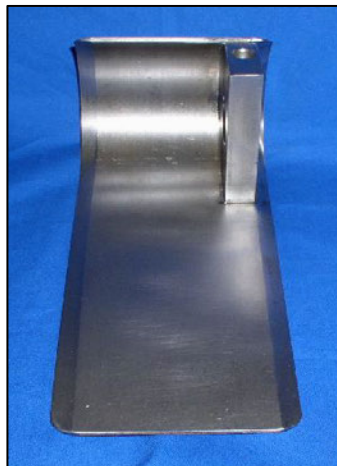

- Bore Size - 1.25" (31.75 mm)
- Solid Steel Construction

** Please allow 3 - 4 weeks to manufacture.*

Quantity:

Left Hand

Quantity:

Center Post

Quantity:

Right Hand